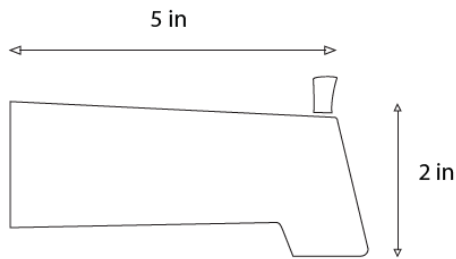

Spout Square

Model: FA-103C

- Spout Square with Diverter
- Material: **Brass**
- Finish: Chrome Plated (C),
- Certification: cUPC
- Brand: NERVAL
- Warranty: Limited One Year

SIDE

BACK

Disclaimer: Nerval makes every effort to provide accurate specification data. However, specification may change without notice. Please visit nerval website to see NERVAL'S TERMS AND CONDITIONS.